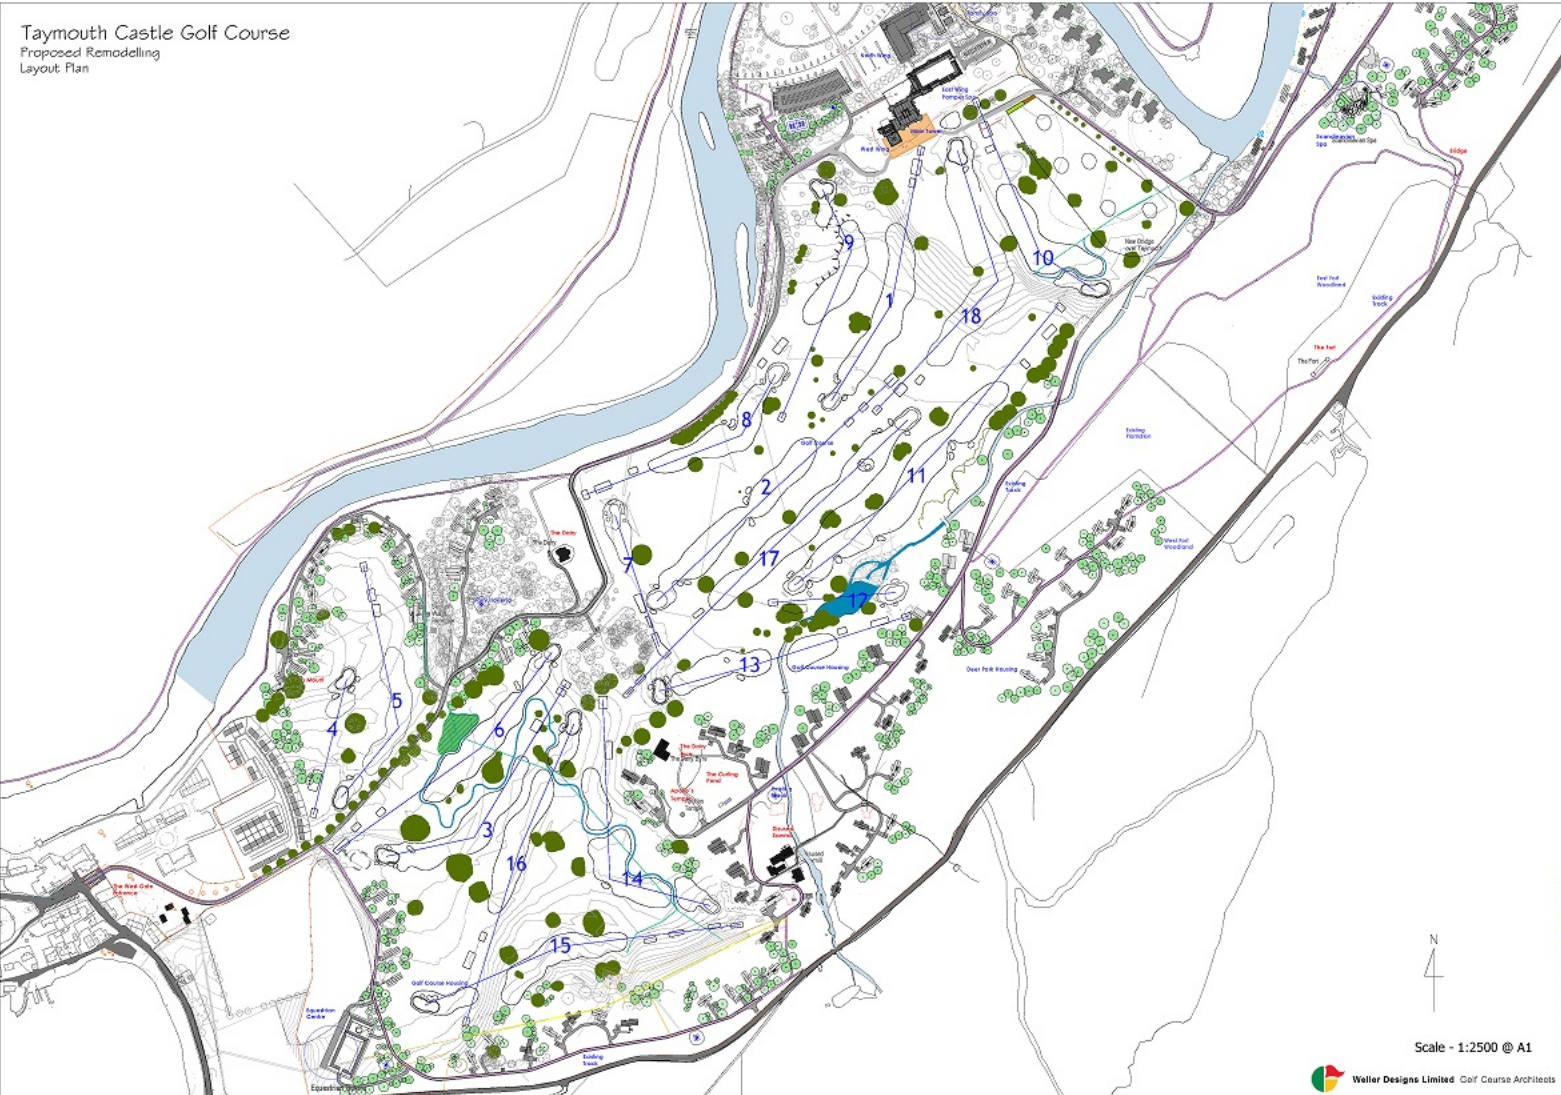

Taymouth Castle Golf Course  
Proposed Remodelling  
Layout Plan

Scale - 1:2500 @ A1